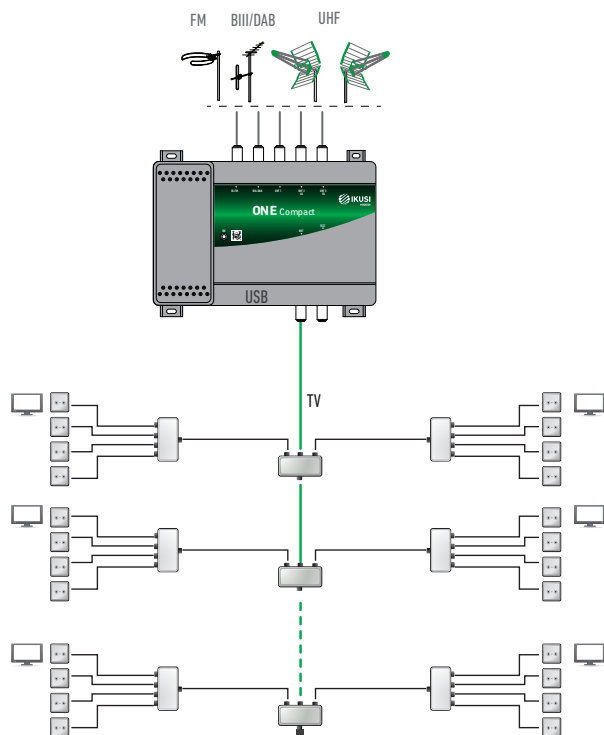

IKUSI
velatia

ONE Compact

Programmable digital amplifier
Compact, light and easy handling

High selectivity

Automatic Gain Control

LTE 4G and LTE 5G

Channel conversion

Configuration over app

Software upgrade via app.

An android device (Smartphone or tablet) is required to configure the equipment.

TECHNICAL FEATURES

MODEL		ONE Compact				
REF.		2870				
TV system		AM-TV / DVB-T				
Inputs		5				
		FM	BIII / DAB	UHF 1	UHF 2	UHF 3
Frequency range	MHz	88 - 108	174 - 240	470 -862	470 -790	470 -694
Number of programmable filters		—		32		
Filter bandwidth	MHz	—		6 / 7 / 8 *		
Input level	dB μ V	40 - 78		40 - 100		
AGC (Automatic gain control)		—		Yes		
End-of-channel selectivity \pm 1 MHz	dB	—		45		
Output level	dB μ V	112 **		125 (IMD3 -36 dB) ; 113 ***		
Output regulation	dB	—		20		
Equalization	dB	—		0 - 9		
Noise figure	dB	< 7				
Test output	dB	-20				
Output voltage	VDC mA	—		12 100		
Input voltage	VAC	100 - 240				
Consumption	W	10				
Operating temperature	$^{\circ}$ C	-5 ... +50				
Protection index	IP	IP30				
Dimensions	mm	212 x 159 x 45				