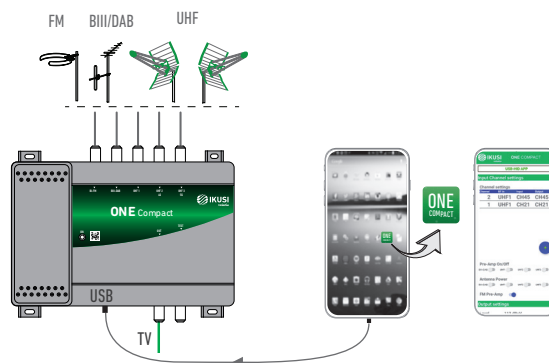

IKUSI
velatia

ONE Compact

Programmable digital amplifier
Compact, light and easy handling

High selectivity

Automatic Gain Control

LTE 4G and LTE 5G

Channel conversion

Configuration over app

Main Features:

- Ikusi Warranty
- 32 independent VHF/UHF filters
- Input greater dynamic range (allows operation with weaker signals)
- Easy configuration: Configuration copy & software upgrade over app

Software upgrade via app.

An android device (Smartphone or tablet) is required to configure the equipment.

TECHNICAL FEATURES

MODEL		ONE Compact				
REF.		2870				
TV system		AM-TV / DVB-T				
Inputs		5				
		FM	BIII / DAB	UHF 1	UHF 2	UHF 3
Frequency range	MHz	88 - 108	174 - 240	470 -862	470 -790	470 -694
Number of programmable filters		—		32		
Filter bandwidth	MHz	—		6 / 7 / 8 *		
Input level	dB μ V	40 - 78		40 - 100		
AGC (Automatic gain control)		—		Yes		
End-of-channel selectivity \pm 1 MHz	dB	—		45		
Output level	dB μ V	112 **		125 (IMD3 -36 dB) ; 113 ***		
Output regulation	dB	—		20		
Equalization	dB	—		0 - 9		
Noise figure	dB	< 7				
Test output	dB	-20				
Output voltage	VDC mA	—		12 100		
Input voltage	VAC	100 - 240				
Consumption	W	10				
Operating temperature	$^{\circ}$ C	-5 ... +50				
Protection index	IP	IP30				
Dimensions	mm	212 x 159 x 45				